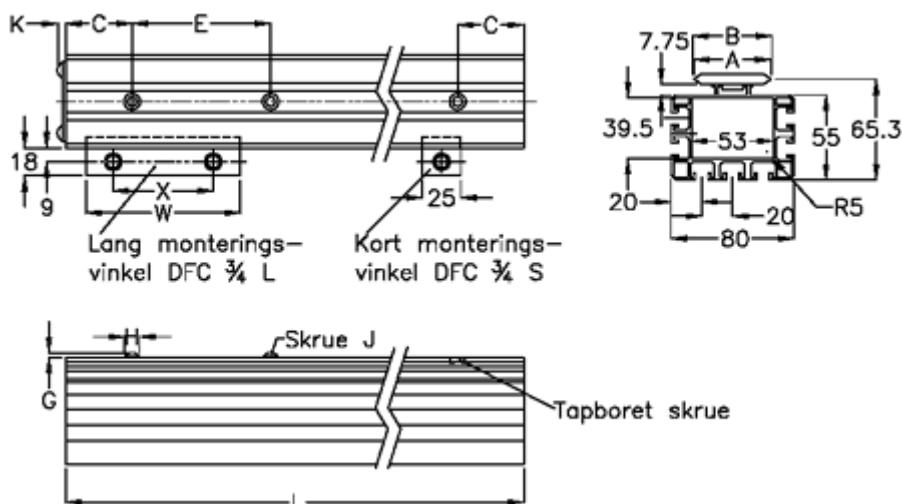

Article number: 05713098615

Description: Hepco GV3 slide beam SB S 35 L986 P1

## Measures

A	= 35	K	= 5.5
B	= 35.81	L	= 986
C	= 43	Long mounting angle	= DFC3S
E	= 90	Precision type	= P1
For bearing	= AU 35 25	Short mounting angle	= DFC3L
G	= 3.3	W	= 75
H	= 10.5	Weight kg/1000	= 4.3
J	= M6	x	= 48